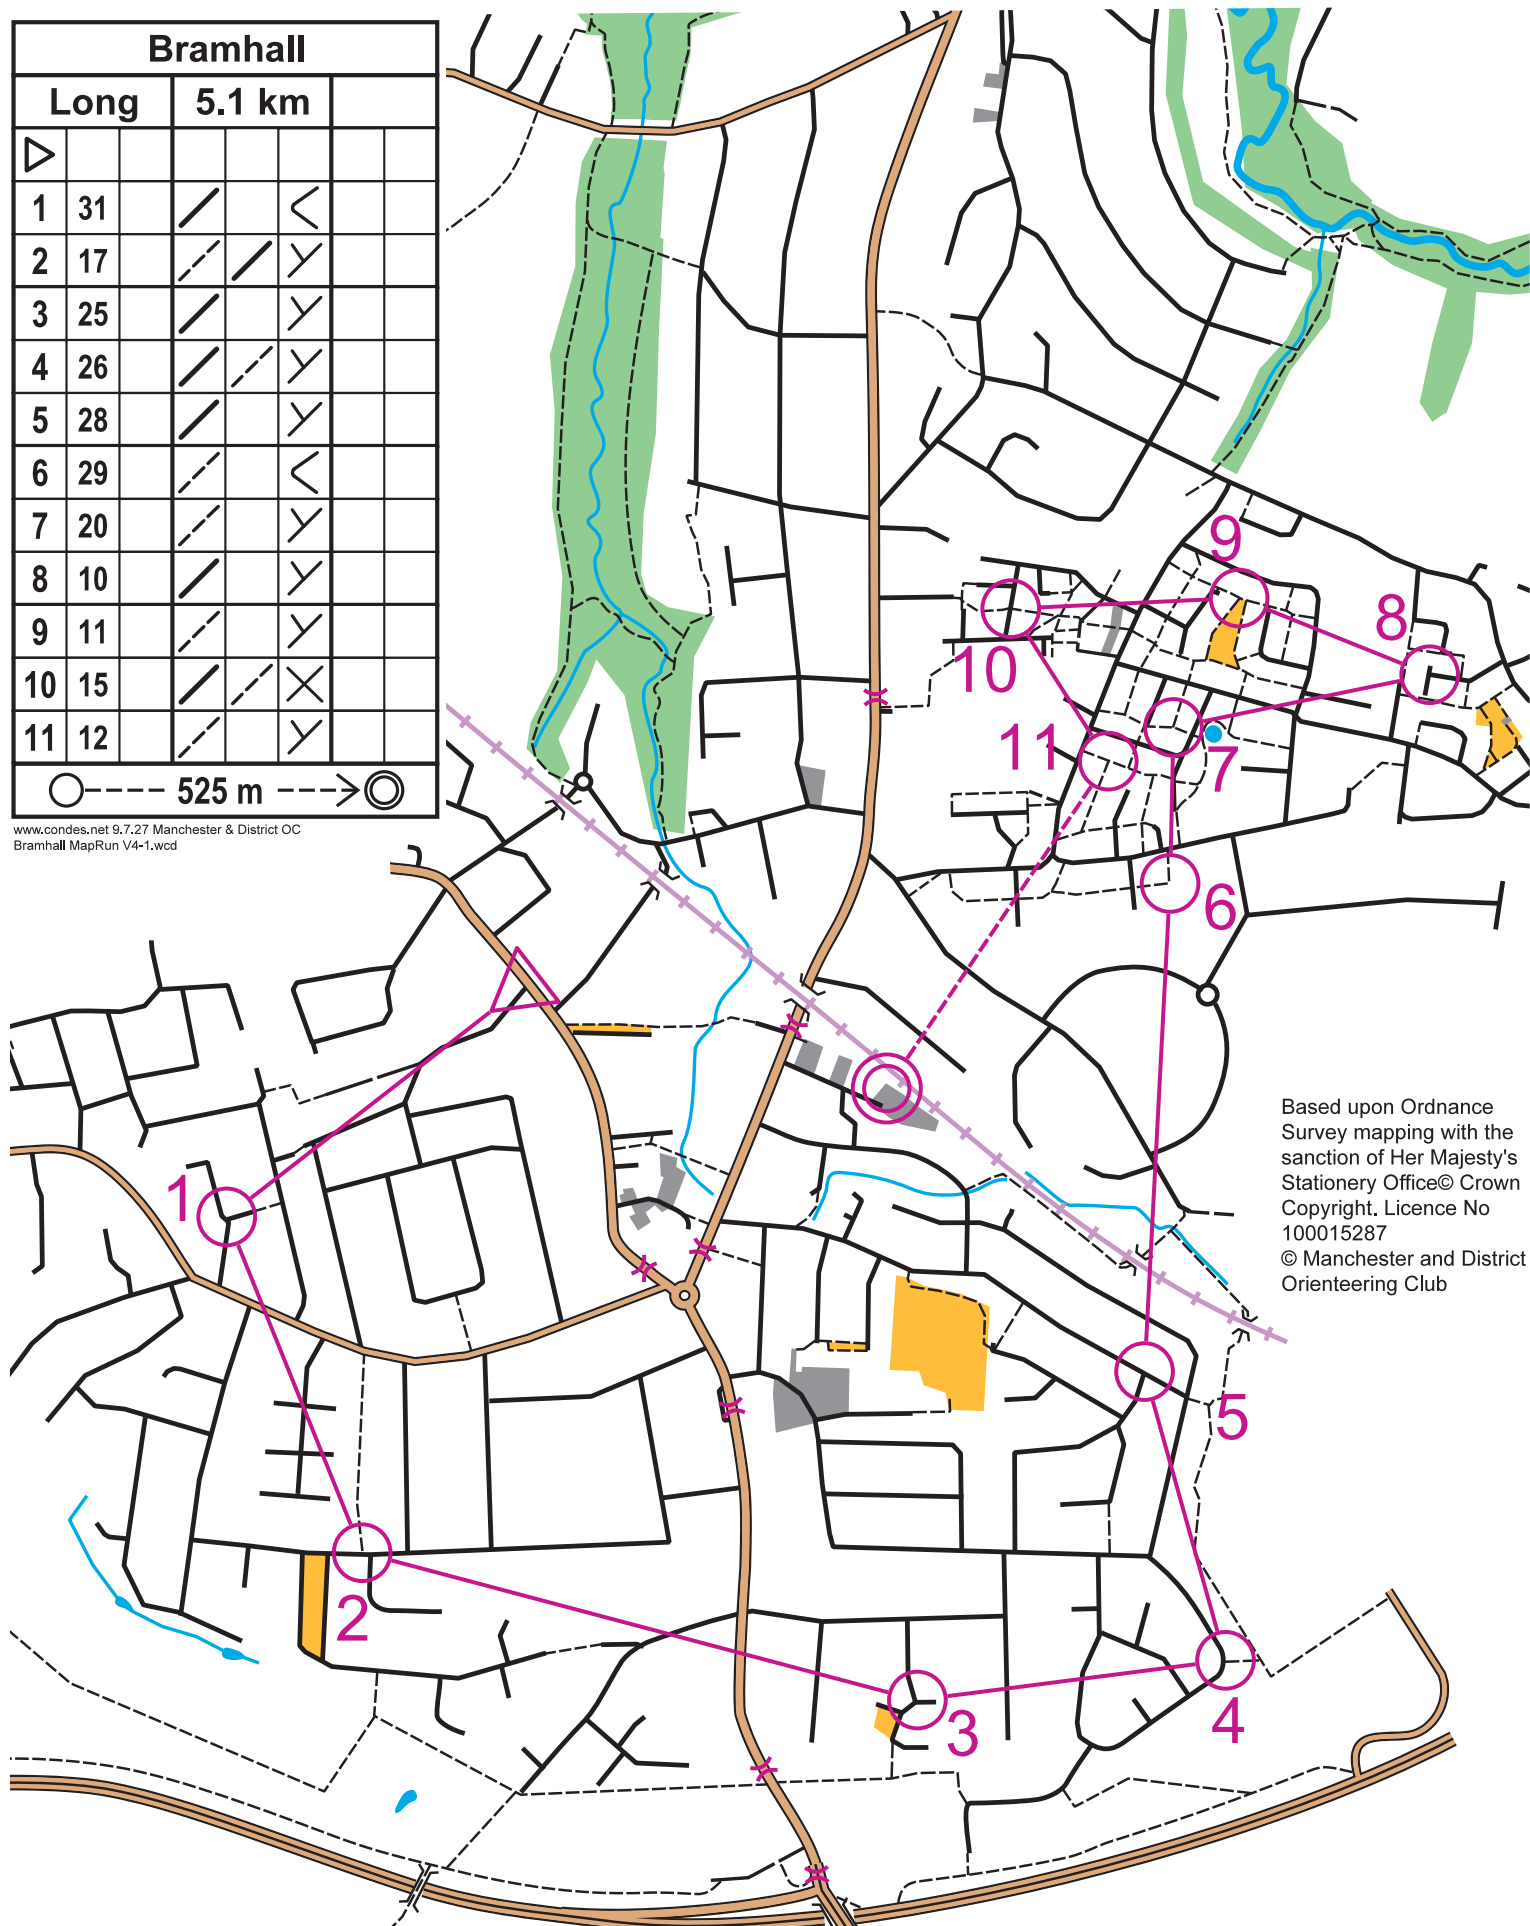

Bramhall MapRun Long

Scale 1:10,000

Bramhall

Long		5.1 km	
▷			
1	31	/	<
2	17	/	Y
3	25	/	Y
4	26	/	Y
5	28	/	Y
6	29	/	<
7	20	/	Y
8	10	/	Y
9	11	/	Y
10	15	/	X
11	12	/	Y

○----- 525 m ----->◎

www.condes.net 9.7.27 Manchester & District OC
Bramhall MapRun V4-1.wcd

Based upon Ordnance Survey mapping with the sanction of Her Majesty's Stationery Office© Crown Copyright. Licence No 100015287
© Manchester and District Orienteering Club