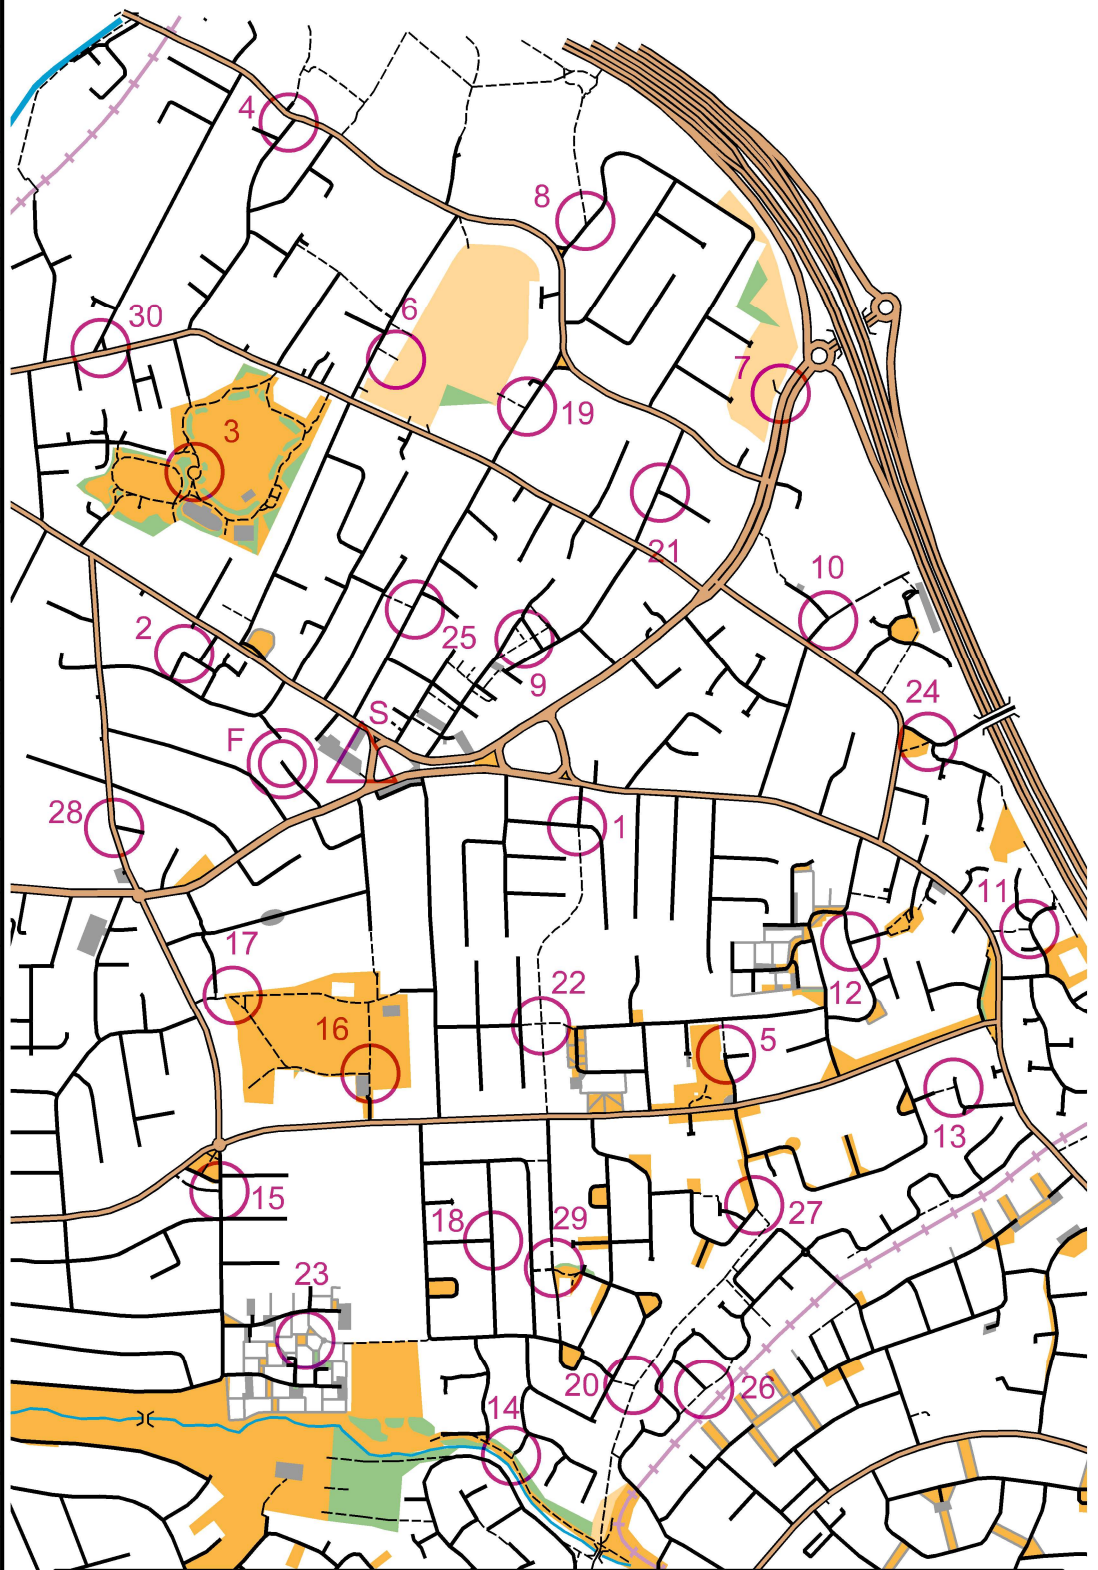

Sale East Test V2			
▷	S		
	1		
	2		
	3		
	4		
	5		
	6		
	7		
	8		
	9		
	10		
	11		
	12		
	13		
	14		
	15		
	16		
	17		
	18		
	19		
	20		
	21		
	22		
	23		
	24		
	25		
	26		
	27		
	28		
	29		
	30		

Spring MapRun No 2 - Sale East Score
 45 or 60 minutes - Scale 1:12500
 Start is northeast corner of the car park
 Finish is the centre of the turning circle at the
 end of the road
 Any problems contact Mike Wharton (07810
 698075)