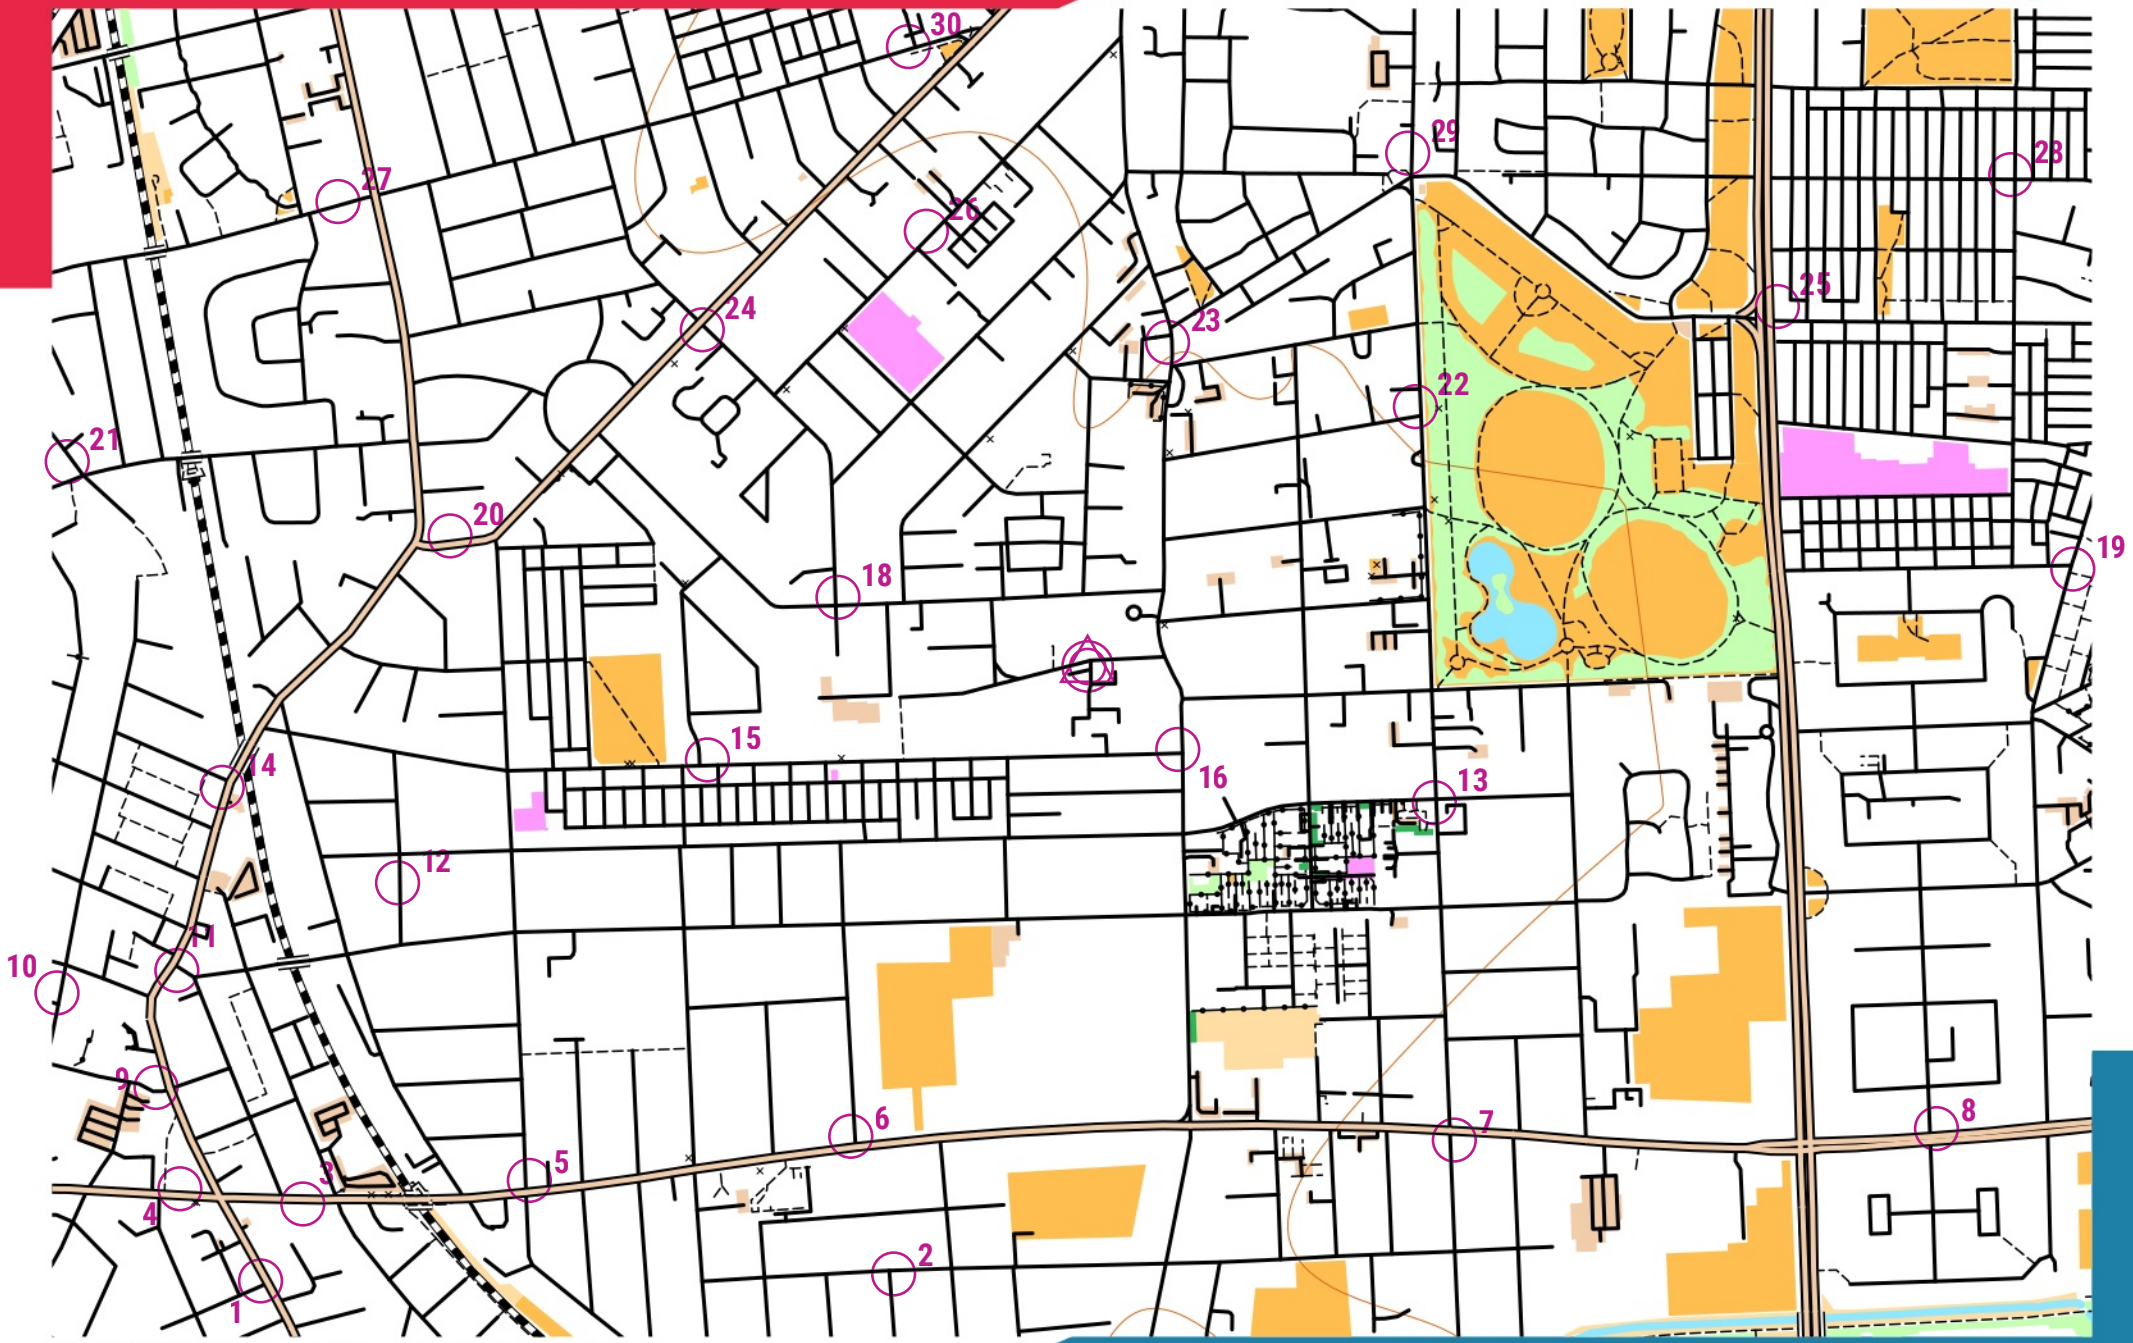

OPENORIENTEERINGMAP

scale 1:10000, contours 10m
500m

Map data (c) OpenStreetMap, available under the Open Database Licence.
Contains OS data (c) Crown copyright & database right OS 2013-2017.
OOM created by Oliver O'Brien. Make your own: <http://oomap.co.uk/>